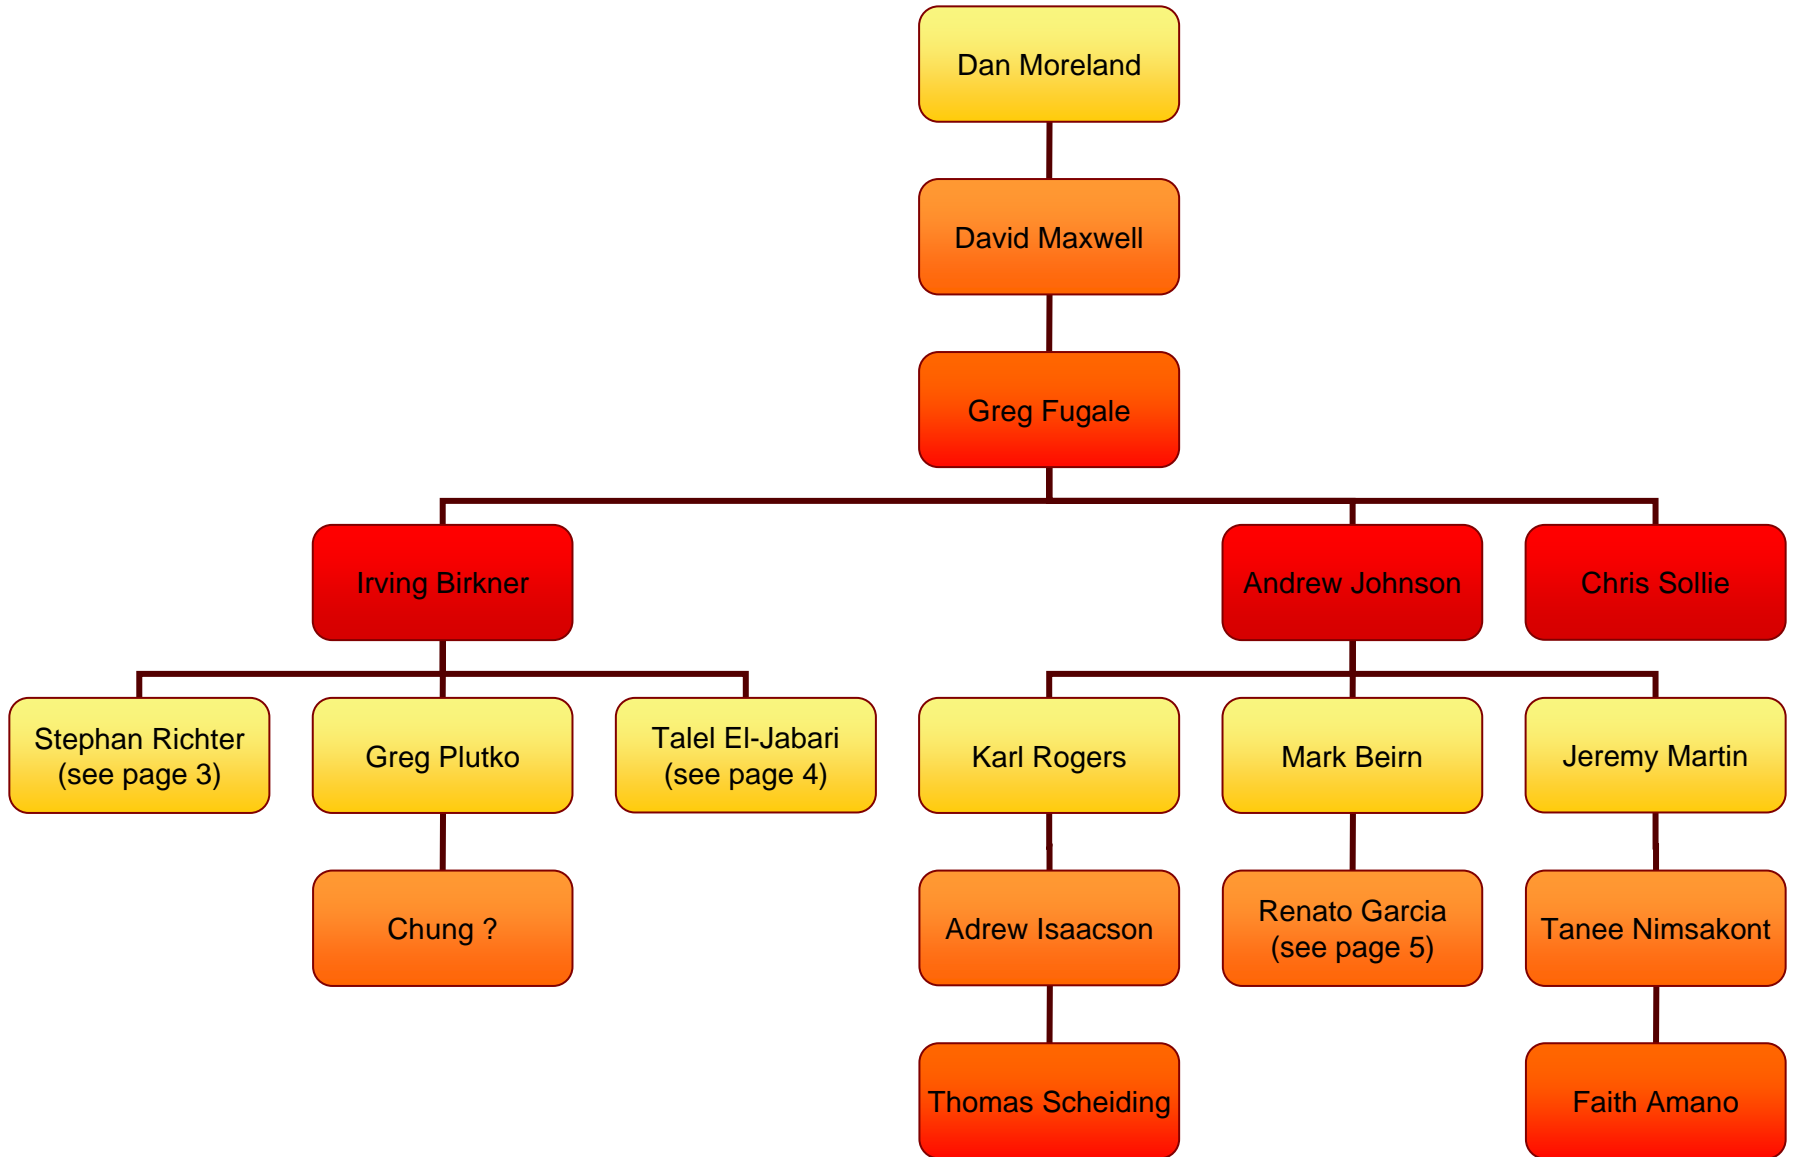

ΣΝ - ΔΘ

GENEALOGY

The Foundation

Die Abstammung von Richter

From the Foundation

The House of Jabari

From the Foundation

The Scions of Chamba

From the Foundation

The Two Houses

Clan Curtain

Banta's Brood

The Lost Tribe of Billy

Billy Hawkenson

Keith Volmar

Josh Ringle