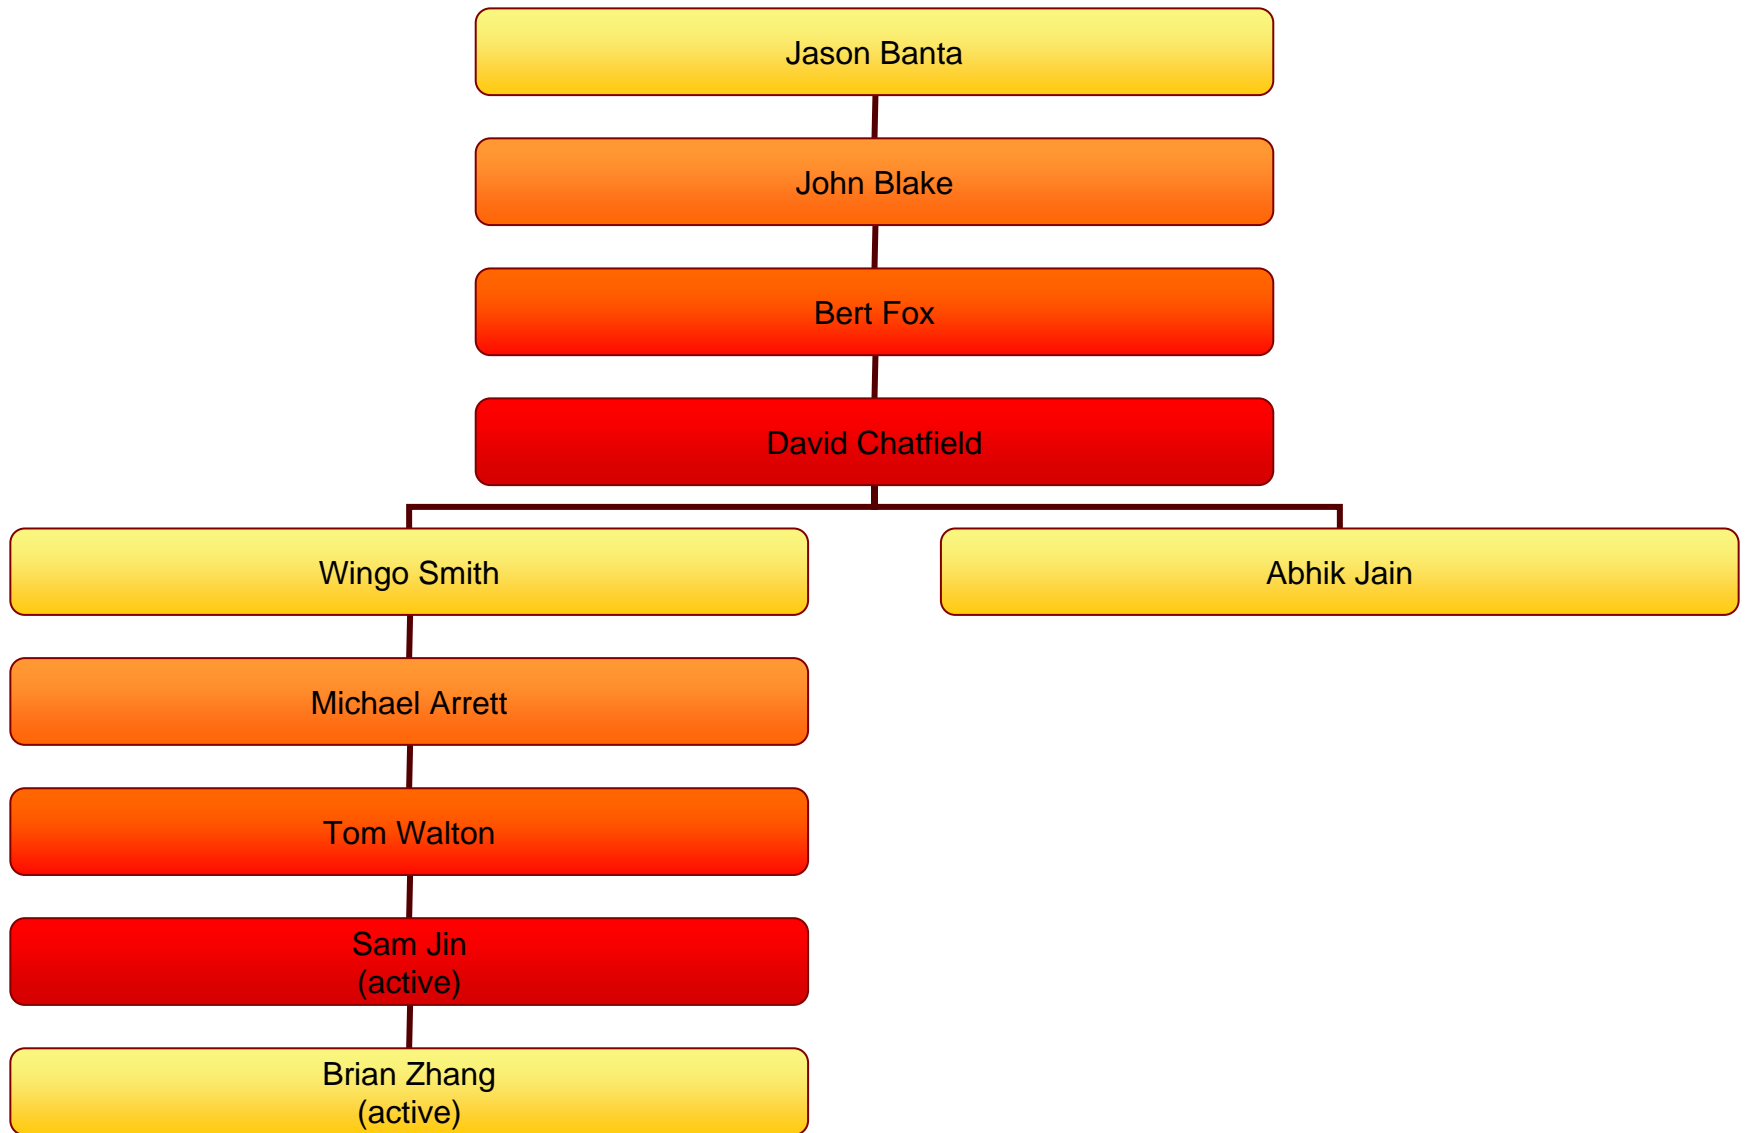

ΣΝ - ΔΘ

GENEALOGY

The Foundation

Die Abstammung von Richter

From the Foundation

The House of Jabari

From the Foundation

The Scions of Chamba

From the Foundation

The Two Houses

Clan Curtain

Banta's Brood

The Lost Tribe of Billy

Billy Hawkenson

Keith Volmar

Josh Ringle