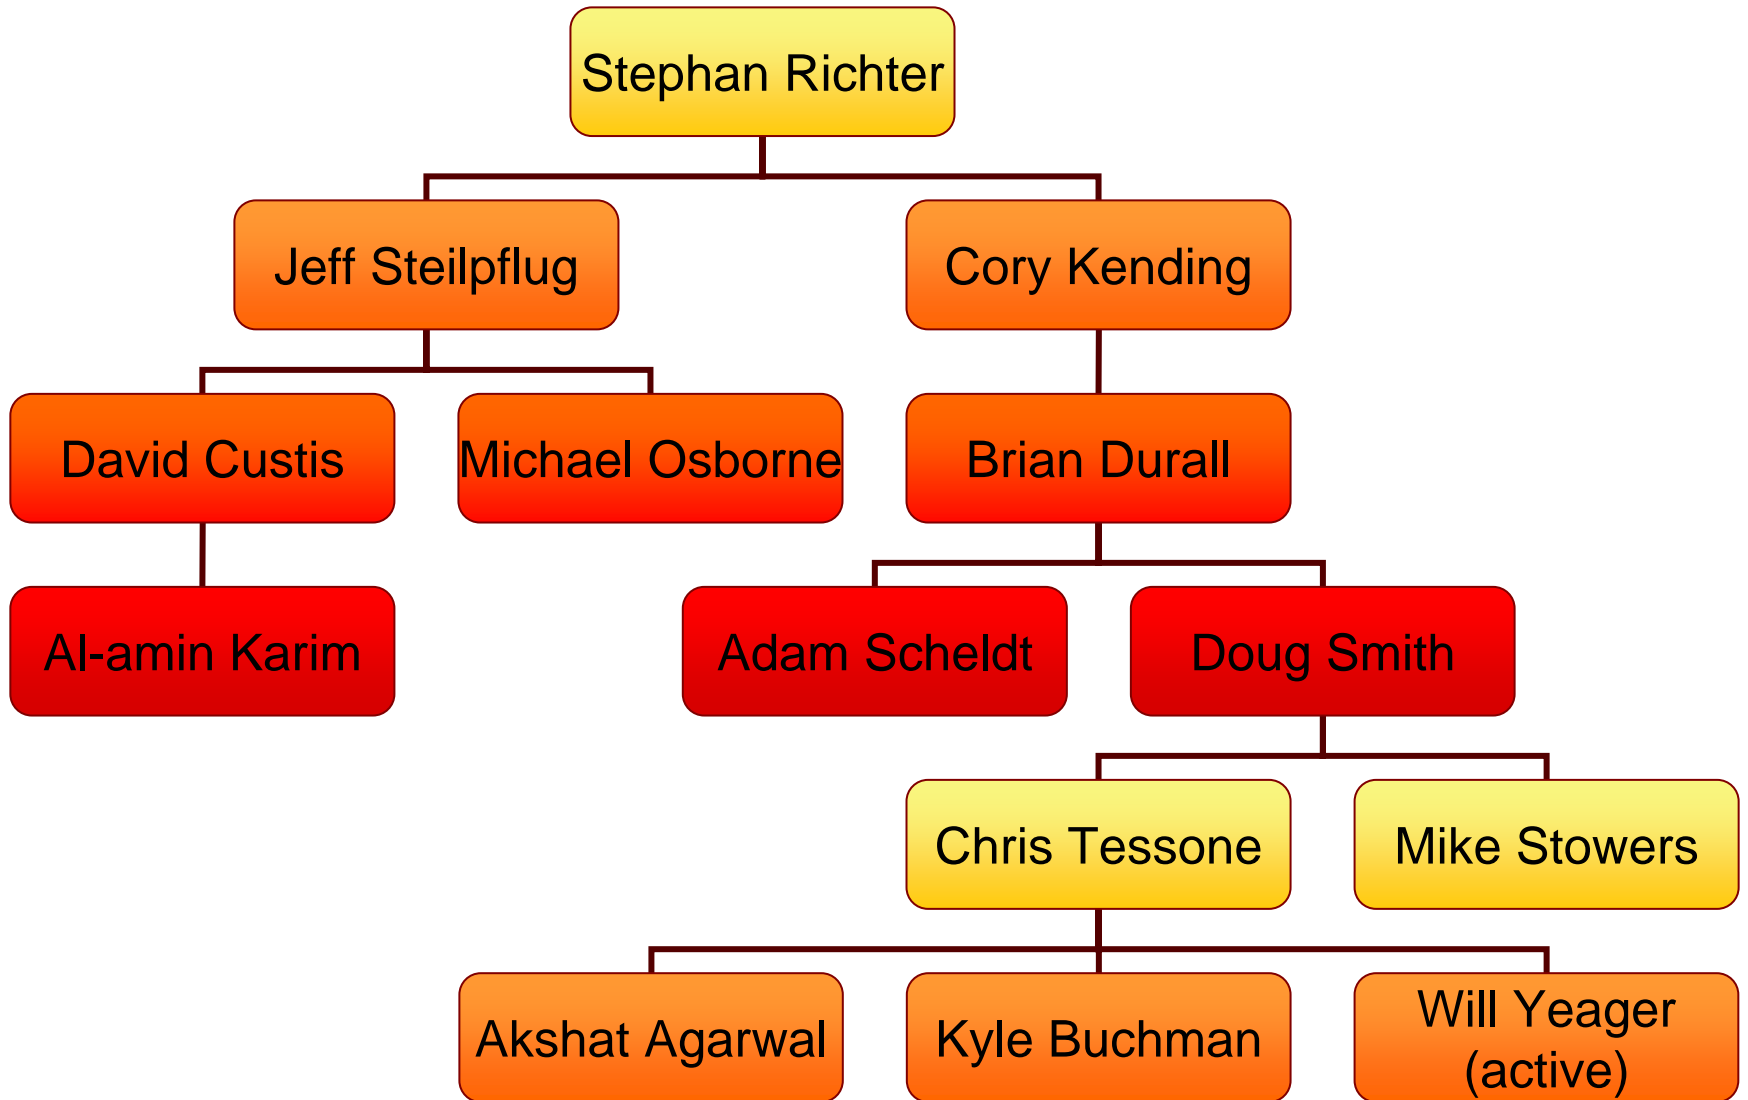

ΣΝ - ΔΘ

GENEALOGY

The Foundation

Die Abstammung von Richter

From the Foundation

The House of Jabari

From the Foundation

The Scions of Chamba

From the Foundation

The Two Houses

Clan Curtain

Banta's Brood

The Lost Tribe of Billy

Billy Hawkenson

Keith Volmar

Josh Ringle