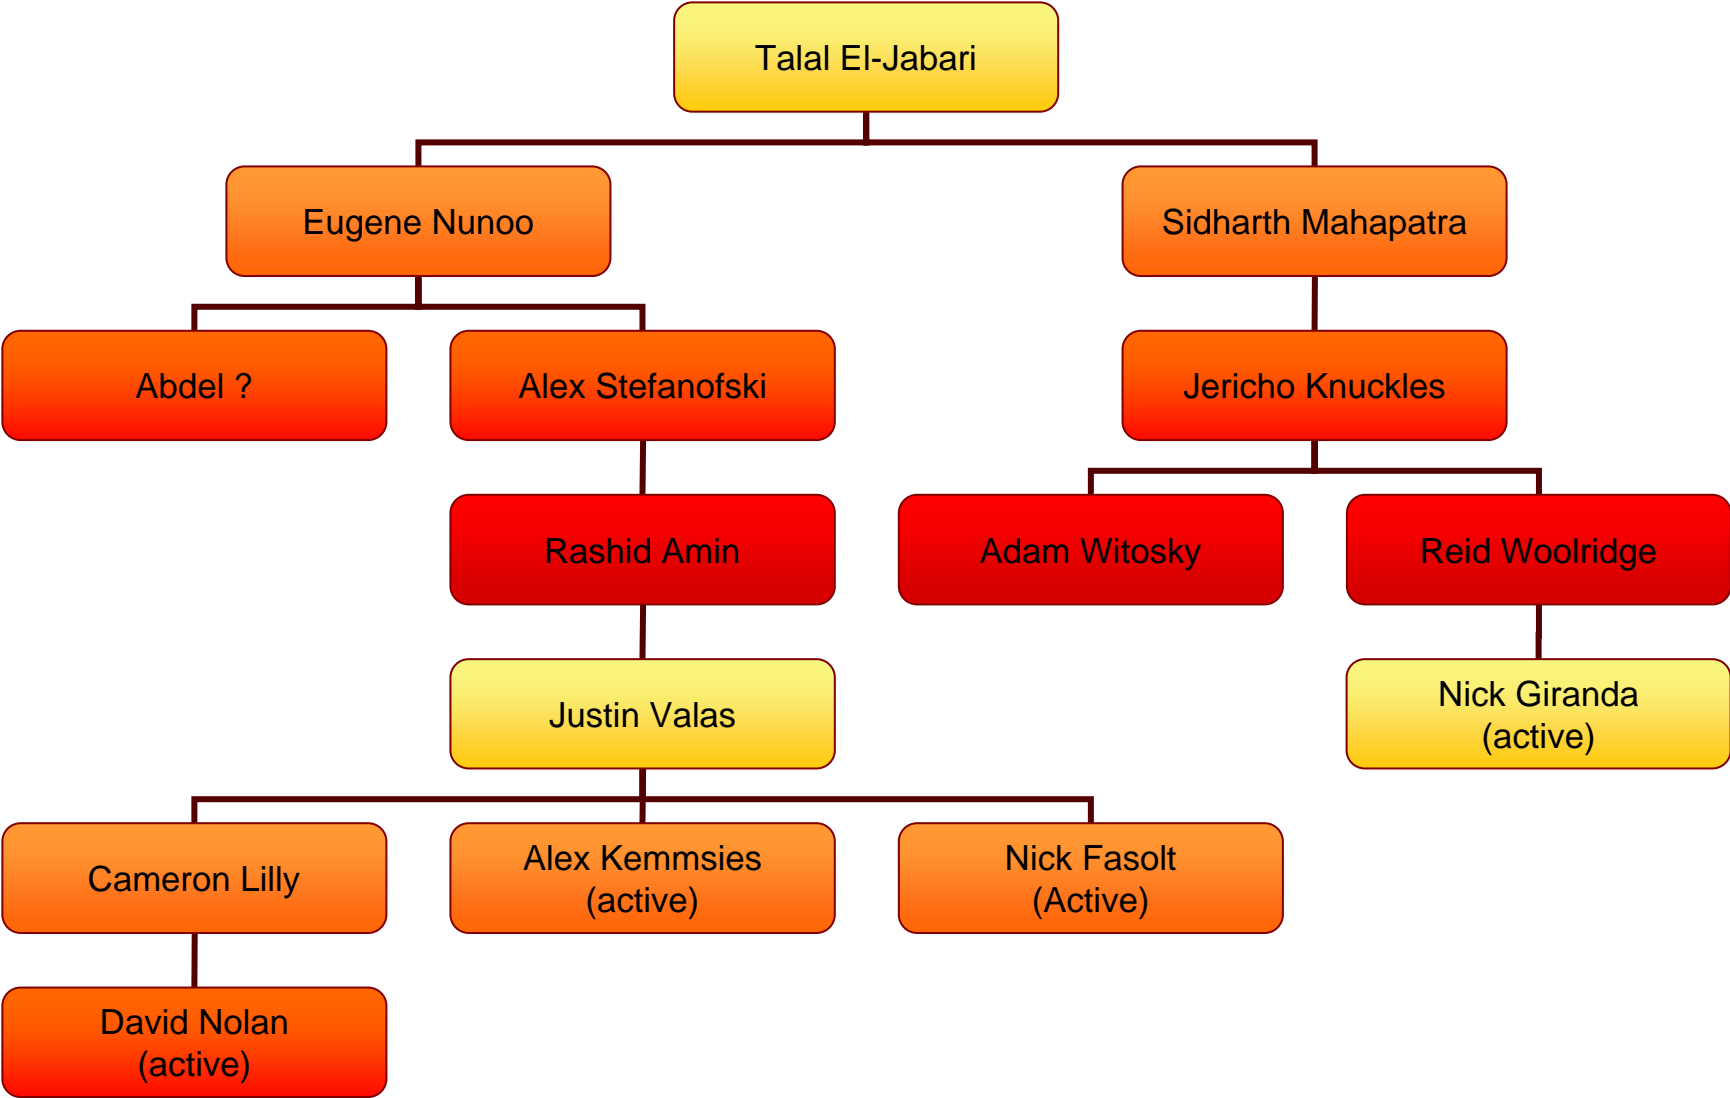

ΣΝ - ΔΘ

GENEALOGY

The Foundation

Die Abstammung von Richter

From the Foundation

The House of Jabari

From the Foundation

The Scions of Chamba

From the Foundation

The Two Houses

Clan Curtain

Banta's Brood

The Lost Tribe of Billy

Billy Hawkenson

Keith Volmar

Josh Ringle