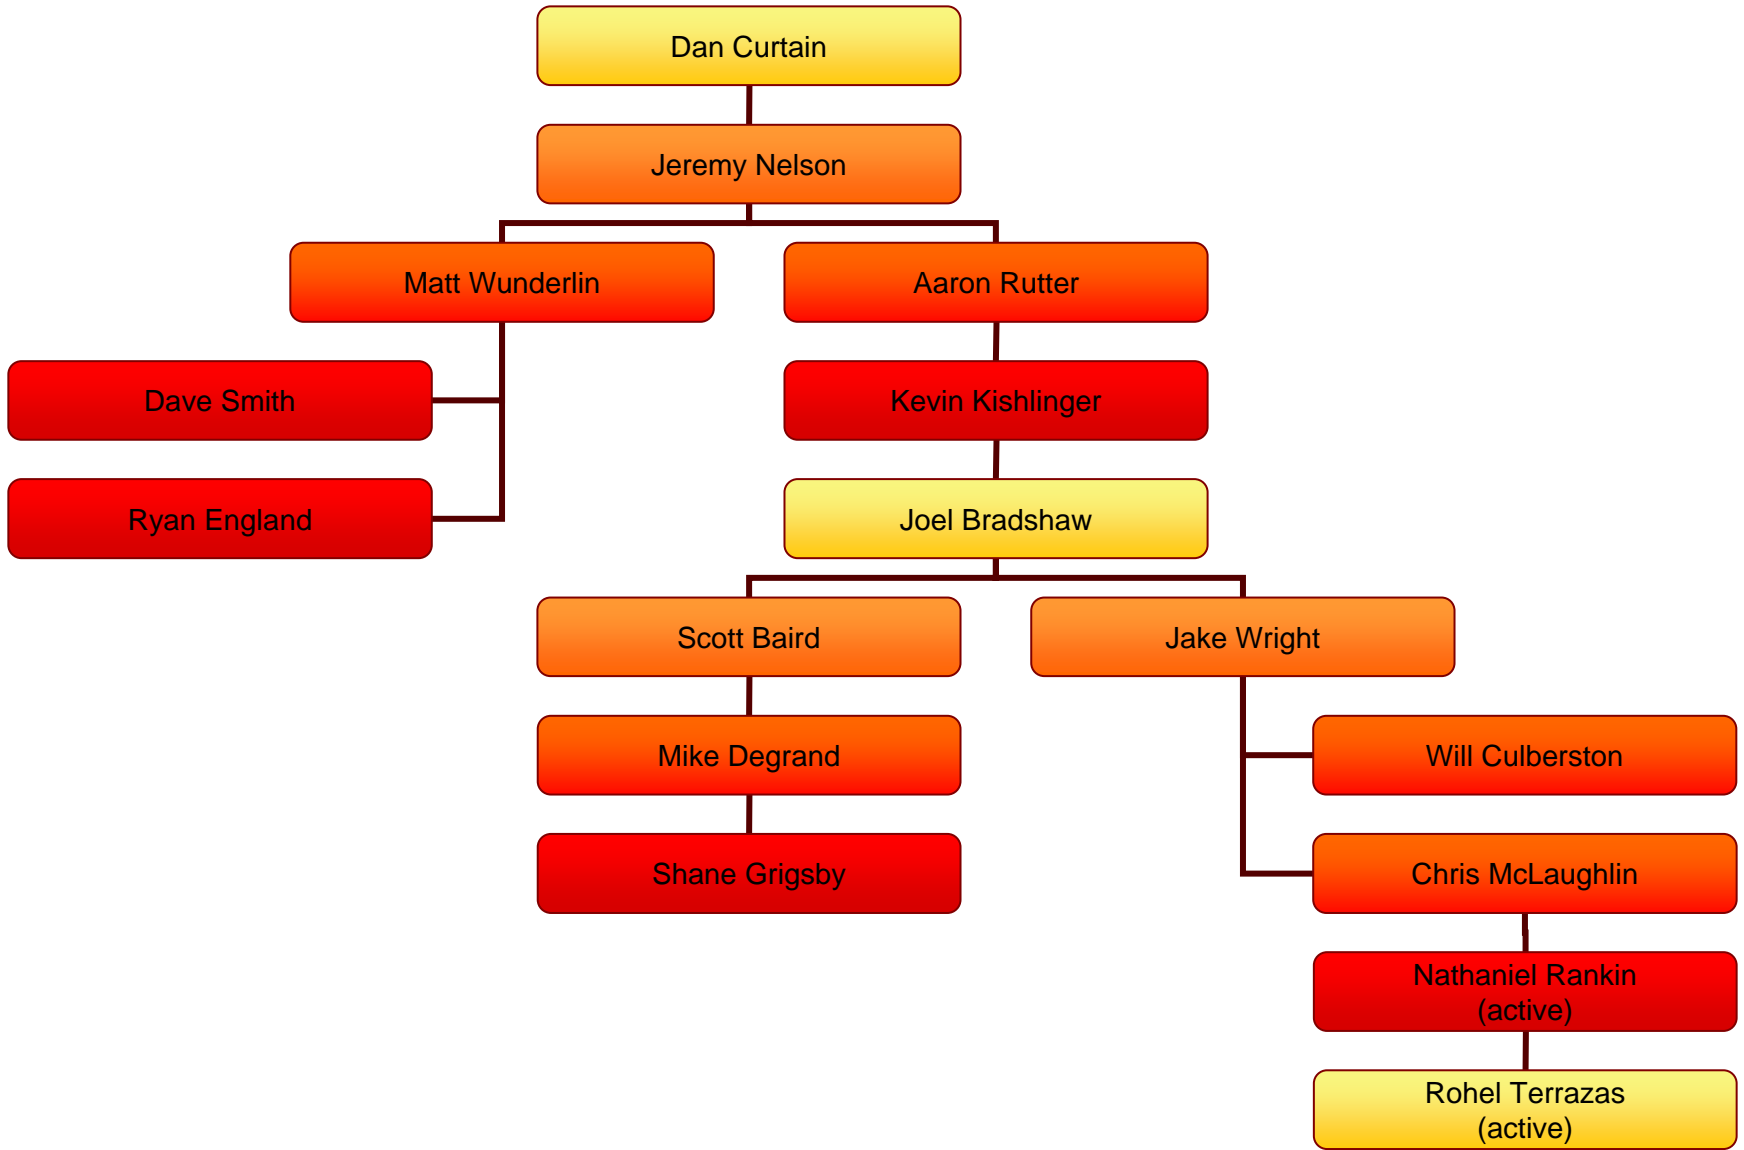

ΣΝ - ΔΘ

GENEALOGY

The Foundation

Die Abstammung von Richter

From the Foundation

The House of Jabari

From the Foundation

The Scions of Chamba

From the Foundation

The Two Houses

Clan Curtain

Banta's Brood

The Lost Tribe of Billy

Billy Hawkenson

Keith Volmar

Josh Ringle