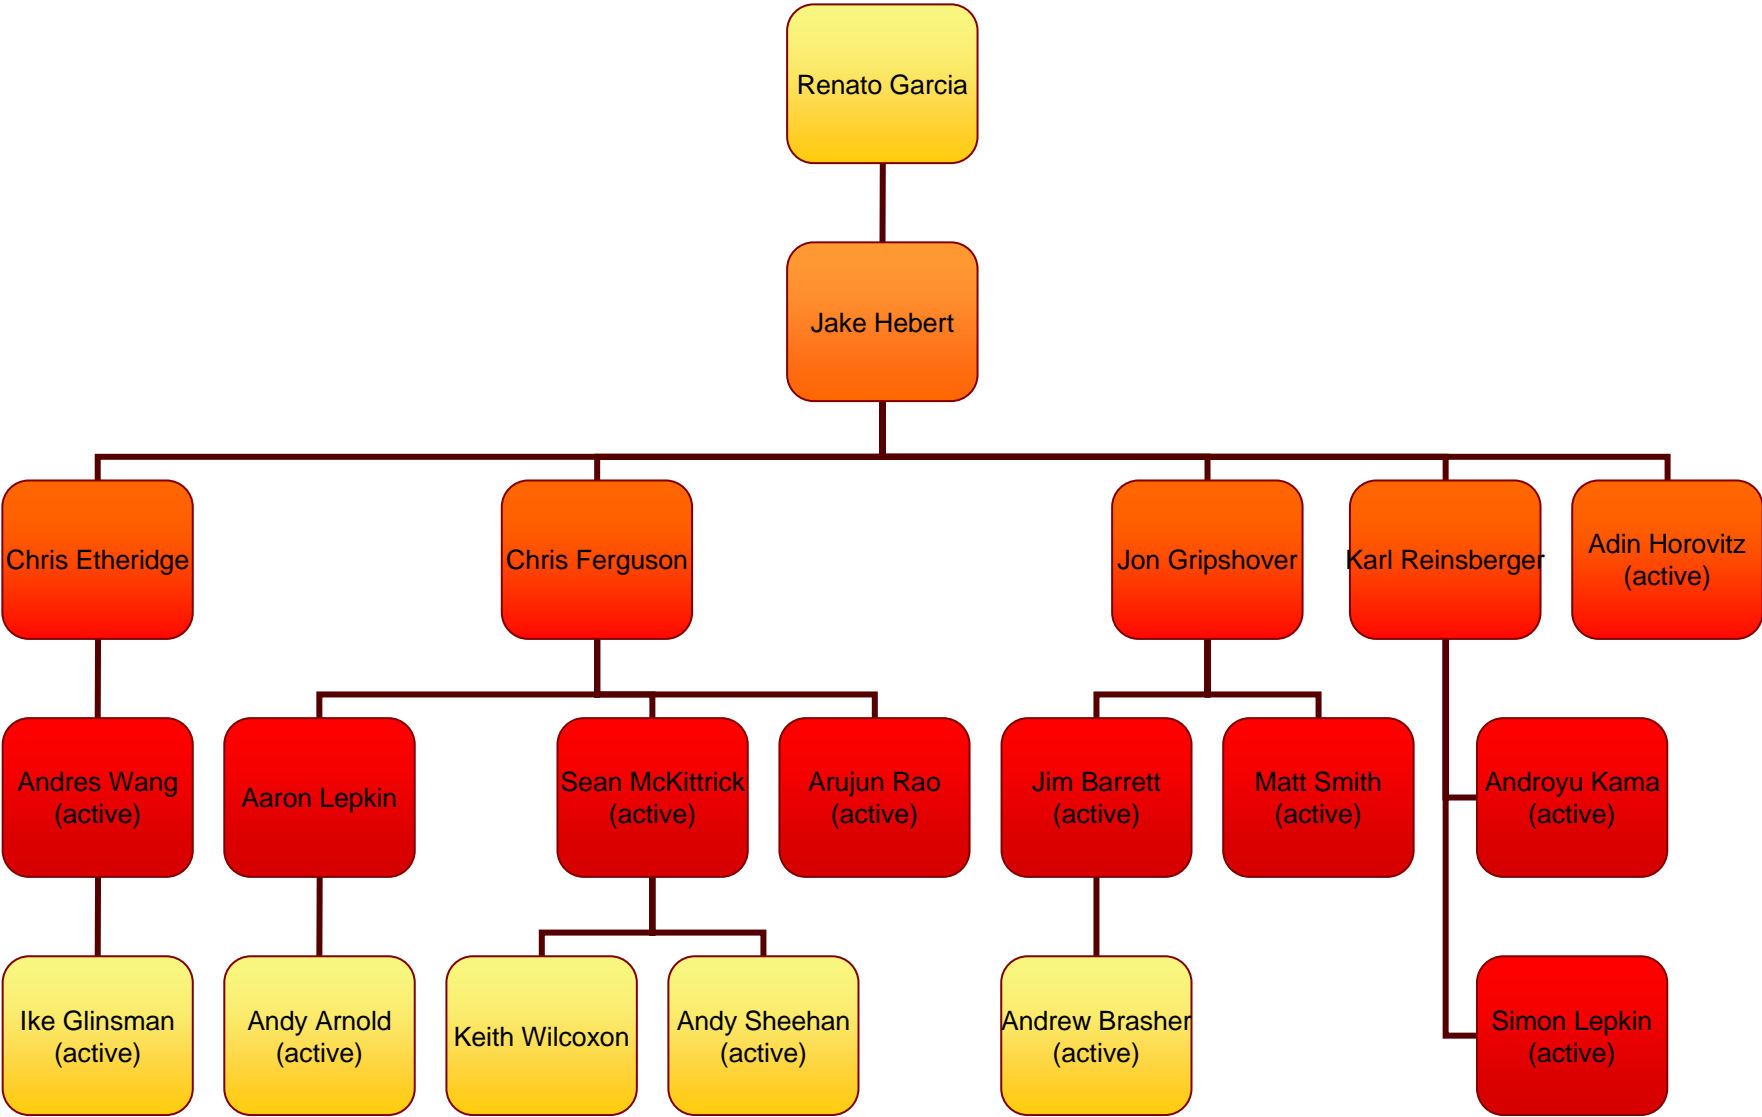

ΣΝ - ΔΘ

GENEALOGY

The Foundation

Die Abstammung von Richter

From the Foundation

The House of Jabari

From the Foundation

The Scions of Chamba

From the Foundation

The Two Houses

Clan Curtain

Banta's Brood

The Lost Tribe of Billy

Billy Hawkenson

Keith Volmar

Josh Ringle