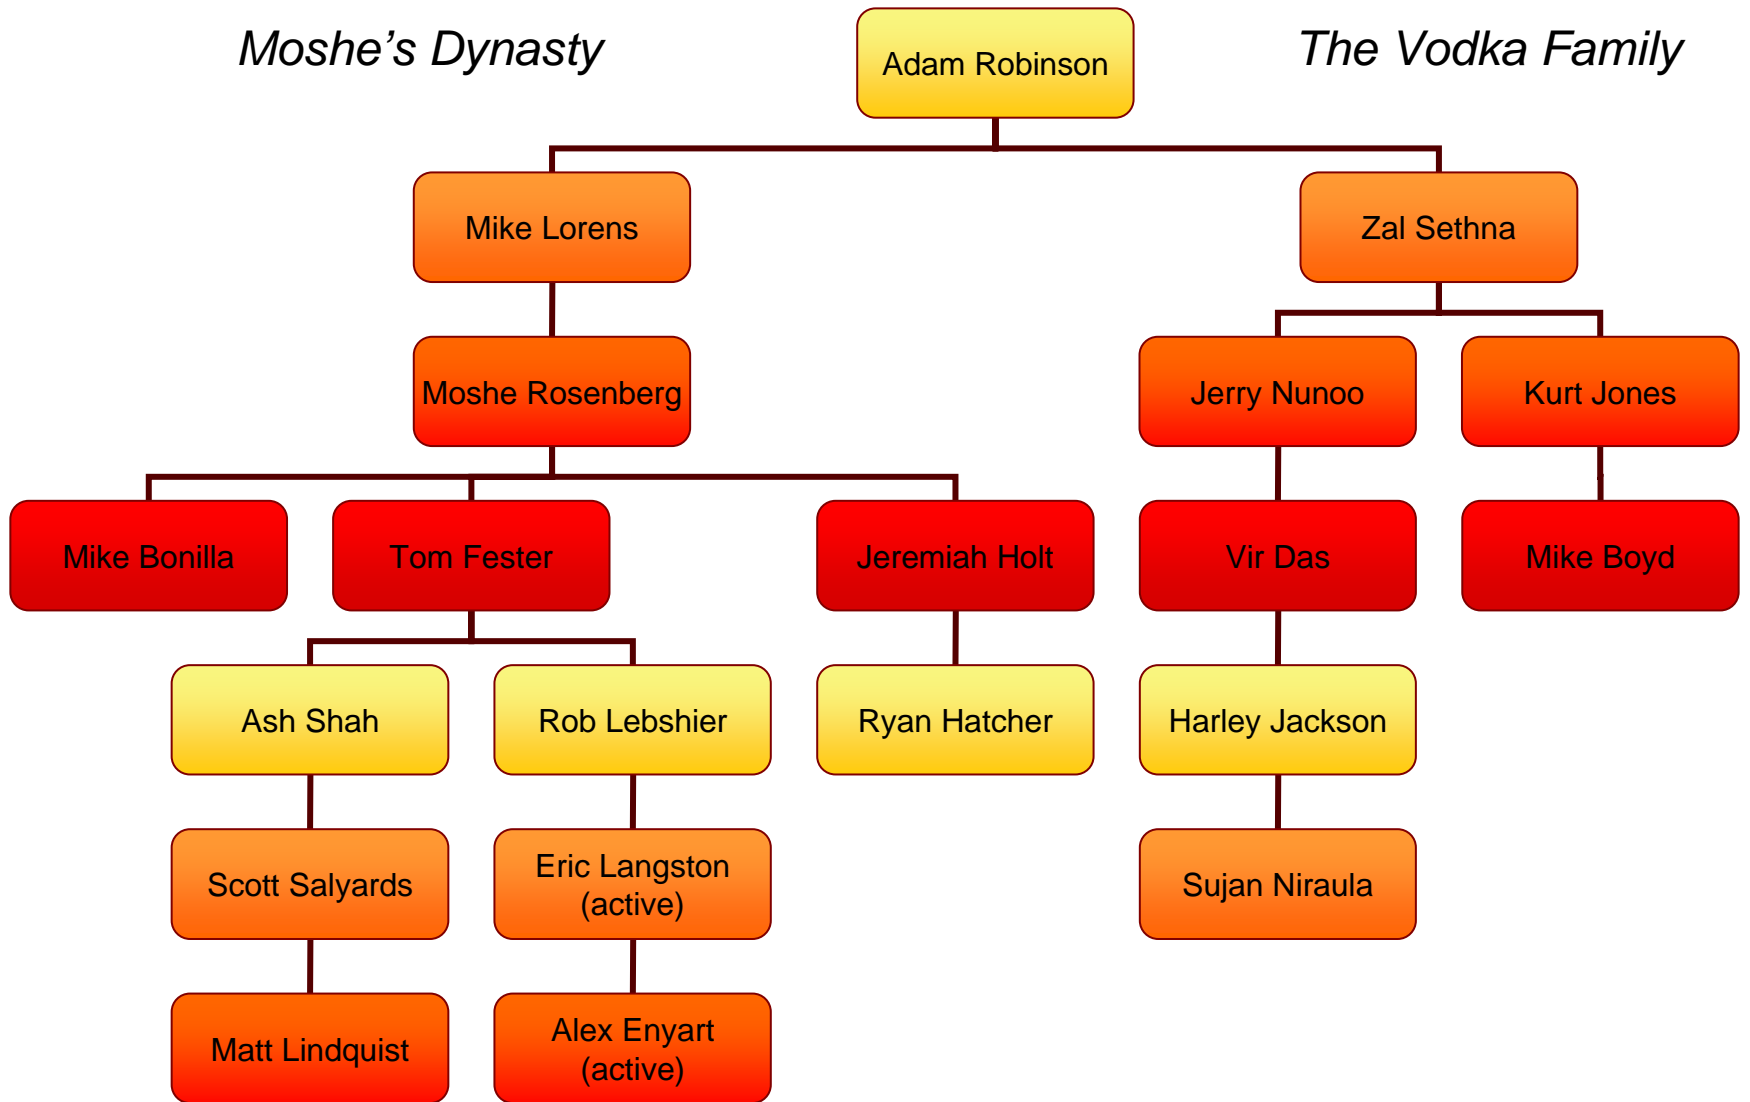

ΣΝ - ΔΘ

GENEALOGY

The Foundation

Die Abstammung von Richter

From the Foundation

The House of Jabari

From the Foundation

The Scions of Chamba

From the Foundation

The Two Houses

Clan Curtain

Banta's Brood

The Lost Tribe of Billy

Billy Hawkenson

Keith Volmar

Josh Ringle